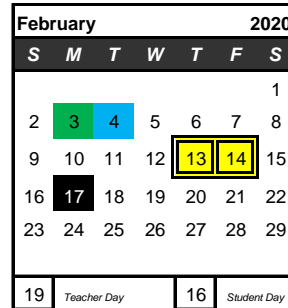

## School Calendar 2019-2020

■ Start/End     
 ■ Organizational Days     
 ■ Day-in-Lieu (P/T Interviews)     
 ■ Article 25 PD Day     
 ■ Day-in-Lieu (Staff Mtgs)

■ Non-Instructional (PD) Day     
  Teachers' Convention/ATA Day     
 ■ Holiday     
 ☆ Mission & Ministry Day

### Important Dates

August 21	Secretary BootCamp
August 21	Administrator's Meeting
August 26	New Teacher Orientation
August 27	Article 25 PD Day
August 28	Professional Development Day
August 29	Mission & Ministry Day
August 30	Organizational Day
September 2	Labour Day
September 3	First Day of School
October 11	Day in Lieu of Staff Meetings - No School
October 14	Thanksgiving
November 8	ATA Day
November 11	Remembrance Day
November 12	Day in Lieu of Parent Teacher Interviews
November 29	Professional Development Day
Dec 23 - Jan 3	Christmas Break
Jan 14-30	Diploma Exams
January 31	Jurisdictional PD Day
February 3	Organizational Day
February 4	First Day of Second Semester
February 17	Family Day
February 13-14	Teachers' Convention - No School
March 20	Professional Development Day
April 10	Good Friday
April 13	Easter Monday
April 14-17	Easter Break
May 15	Day in Lieu of Parent Teacher Interviews
May 18	Victoria Day
June 12-26	Diploma Exams
June 26	Last Day of School for Students
June 29	Day in Lieu of Staff Meetings - No School