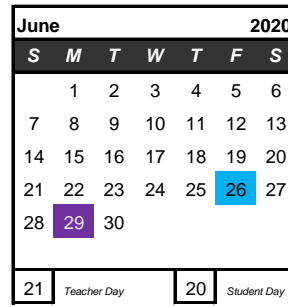

## School Calendar 2019-2020

■ Start/End     
 ■ Organizational Days     
 ■ Day-in-Lieu (P/T Interviews)     
 ■ Article 25 PD Day     
 ■ Day-in-Lieu (Staff Mtgs)

■ Non-Instructional (PD) Day     
  Teachers' Convention/ATA Day     
 ■ Holiday     
 ☆ Mission & Ministry Day